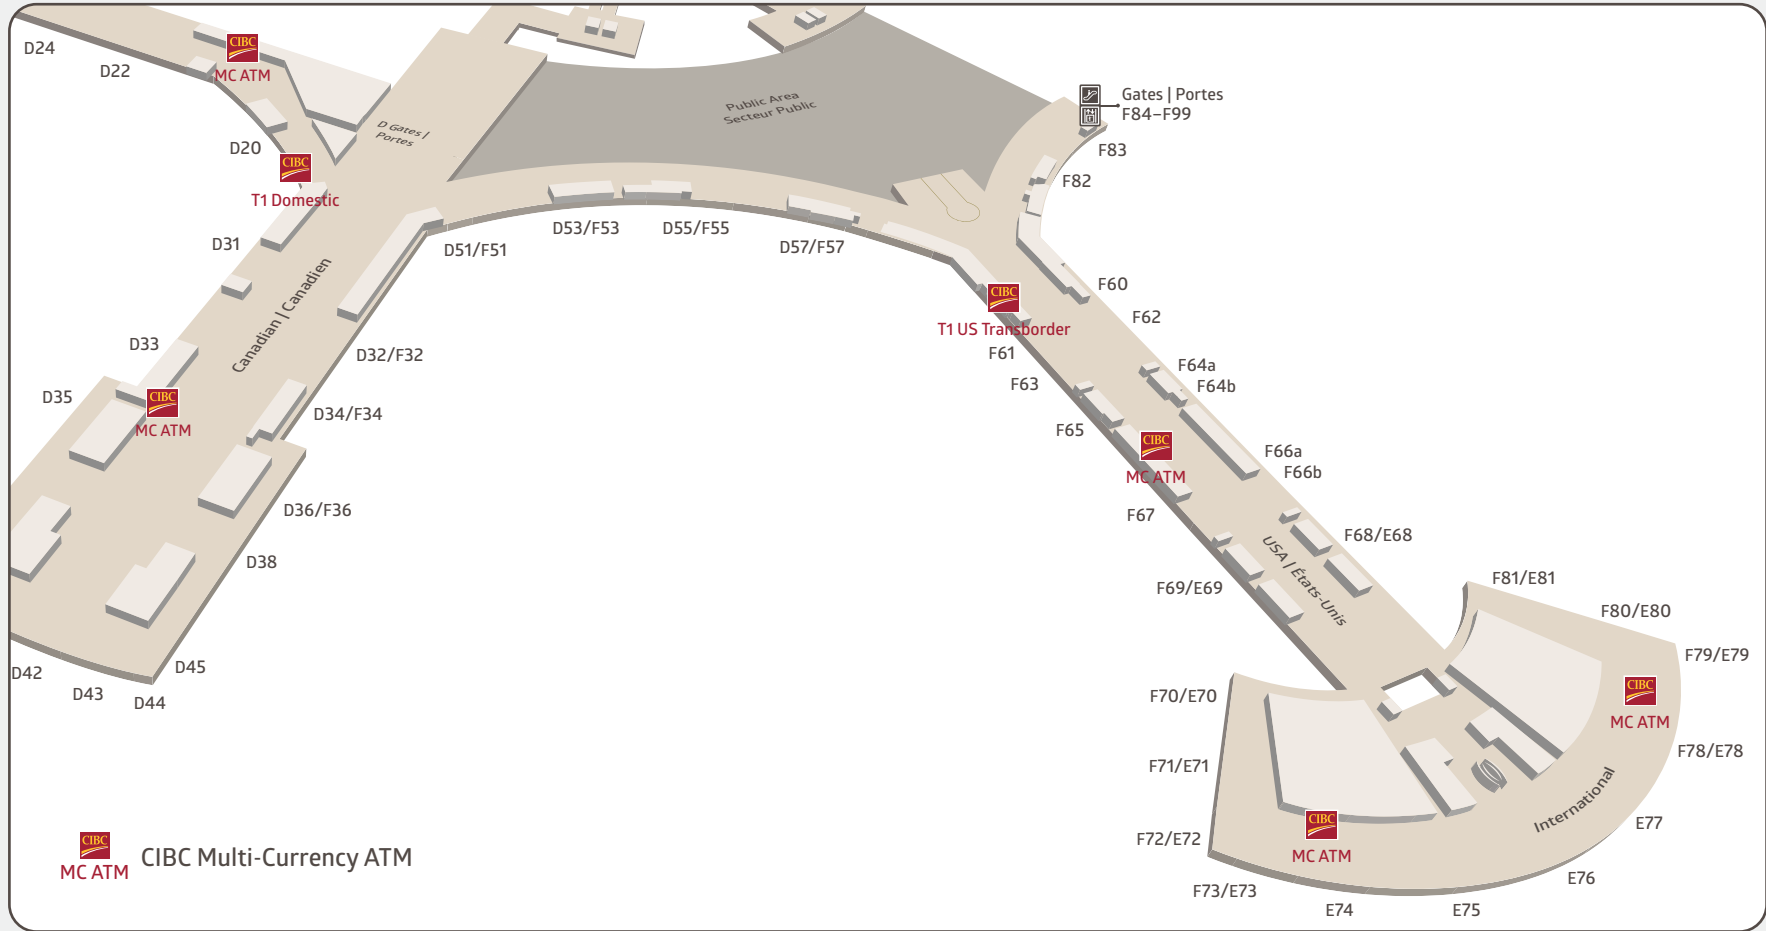

TERMINAL 1: LEVEL 3

 MC ATM

 T1 International

Over 40 currencies available

TERMINAL 1: LEVEL 2

 **T1 US Transborder**

Over 40 currencies available

 **MC ATM**

TERMINAL 3: DEPARTURES

 **T3 International**

Over 30 currencies available

 **MC ATM**