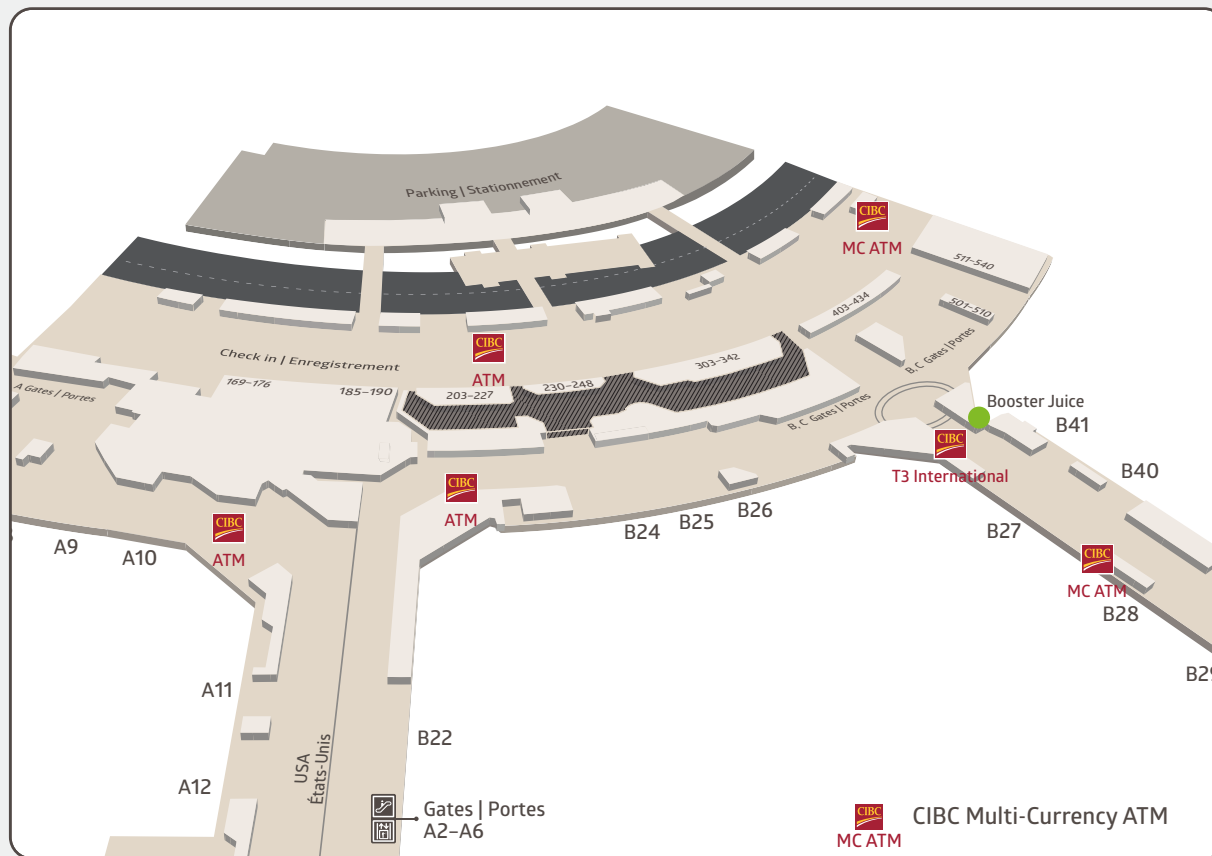

TERMINAL 1: LEVEL 3

 MC ATM

 T1 International

Over 40 currencies available

TERMINAL 1: LEVEL 2

 **T1 US Transborder**

Over 40 currencies available

 **MC ATM**

TERMINAL 3: DEPARTURES

 **T3 International**

Over 30 currencies available

 **MC ATM**